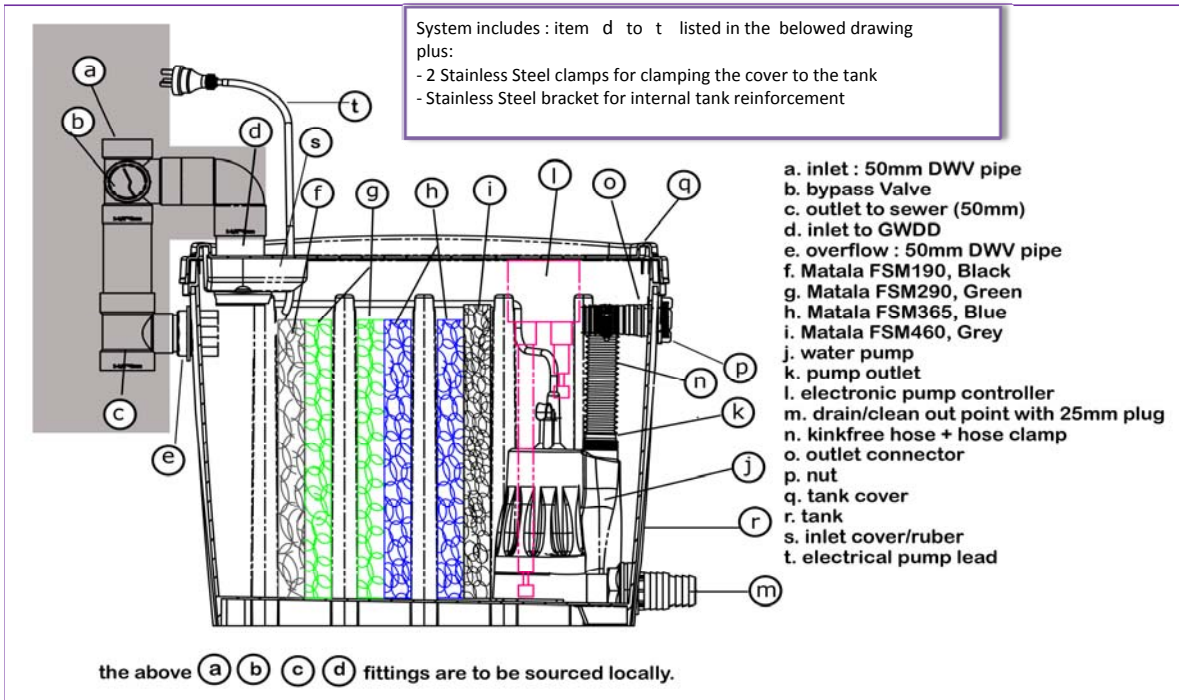

Aqua2use

"The Answer for Greywater Reuse"

Aqua2use GWDD Components List :

US HydroTech Environmental Solutions

1007 W. College Ave #461
 Santa Rosa, CA 95401

Phone 707-793-4800, Fax 888-473-3650

www.ushydrotech.com, Info@Ushydrotech.com