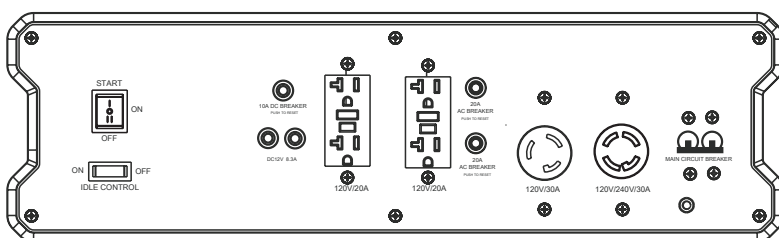

GEN-8000-OMME Control Panel:

WARNING: Cancer and Reproductive Harm - www.P65Warnings.ca.gov.