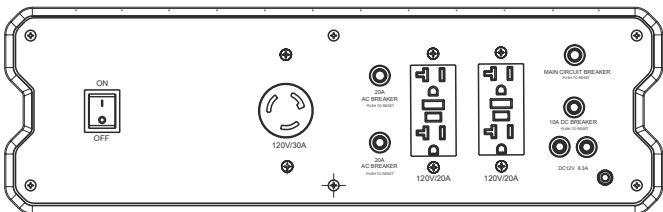

Noise level tested at seven meters (75% load). Rating represents minimum noise level rating.

*Dimensions include the wheel kit with the handles in the down position.

Accessories:

PART NUMBER	DESCRIPTION	FITS MODELS
32-0915	RV generator adapter - 30A/125V female/male; use to connect RV cordsets to 30A generators	All models
AW-5090-0009	Lifting hook - For easier portability, folds down and out of the way when not in use	GEN-3600-OMMO
AW-6000-1002	Equipment cover - Keeps your equipment clean, dry and looking like new	6000 & 8000-watt models

GEN-3600-OMMO Control Panel: