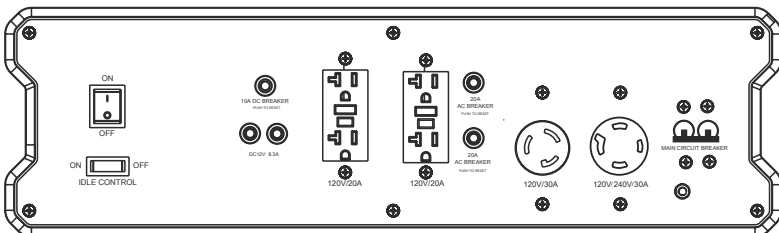

GEN-6000-OMMO Control Panel: